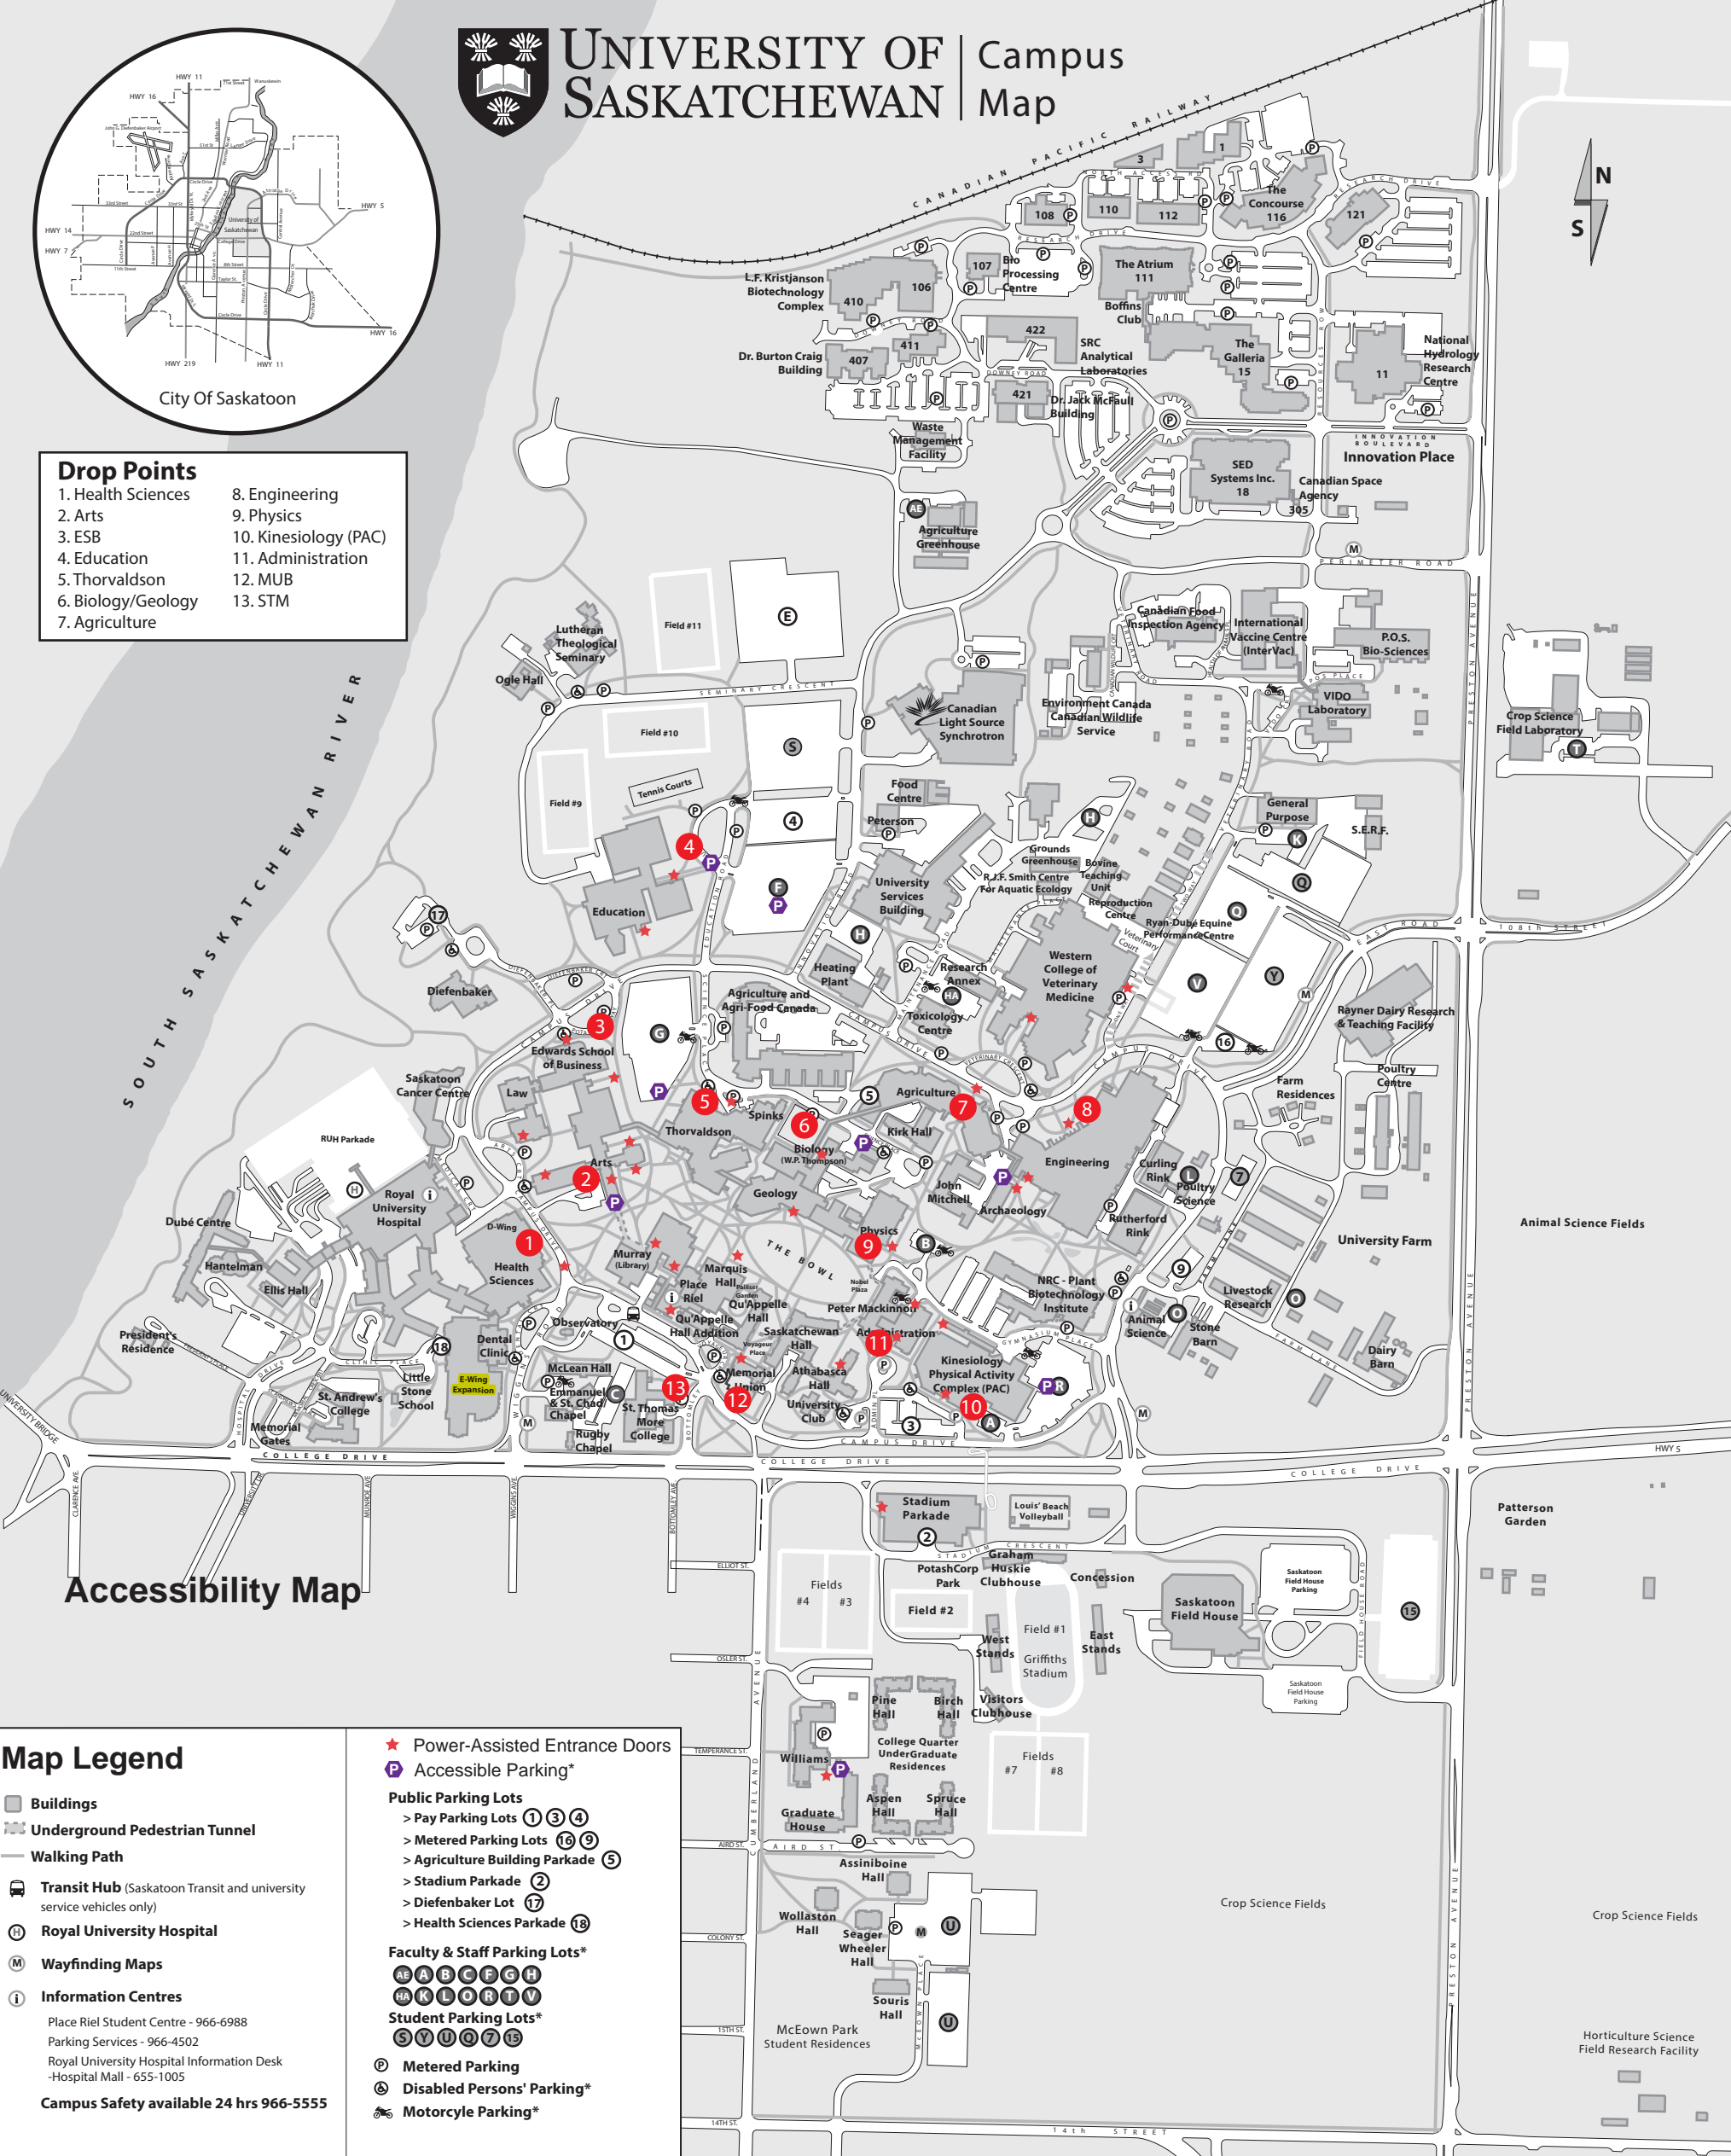

UNIVERSITY OF SASKATCHEWAN | Campus Map

- Drop Points**
- | | |
|--------------------|-----------------------|
| 1. Health Sciences | 8. Engineering |
| 2. Arts | 9. Physics |
| 3. ESB | 10. Kinesiology (PAC) |
| 4. Education | 11. Administration |
| 5. Thorvaldson | 12. MUB |
| 6. Biology/Geology | 13. STM |
| 7. Agriculture | |

Accessibility Map

Map Legend

- Buildings
- Underground Pedestrian Tunnel
- Walking Path
- Transit Hub (Saskatoon Transit and university service vehicles only)
- Royal University Hospital
- Wayfinding Maps
- Information Centres
 - Place Riel Student Centre - 966-6988
 - Parking Services - 966-4502
 - Royal University Hospital Information Desk - Hospital Mall - 655-1005
- Campus Safety available 24 hrs 966-5555**

- Power-Assisted Entrance Doors
- Accessible Parking*
- Public Parking Lots**
 - > Pay Parking Lots 1 3 4
 - > Metered Parking Lots 16 9
 - > Agriculture Building Parkade 5
 - > Stadium Parkade 2
 - > Diefenbaker Lot 17
 - > Health Sciences Parkade 18
- Faculty & Staff Parking Lots***
 - A B C F G H
 - K L O R T V
- Student Parking Lots***
 - S Y U Q 7 15
- Metered Parking
- Disabled Persons' Parking*
- Motorcycle Parking*

*Parking Permits Required. Contact Parking Services at 966-4502